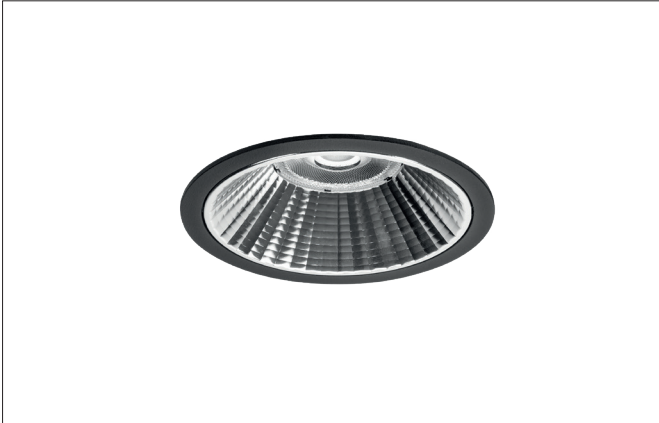

APOLLO MIDI LED downlight, round, on/off switchable
Article no. 41613183

Light.
For Generations.

Tender

LED downlight, round, on/off switchable, Round. Toolless ceiling installation by installation springs. Ceiling cut-out Ø 150 mm, Installation depth 88 mm, Outer diameter 165 mm, Weight 0,440 kg, Reflector silver with rotationssymmetrical, deep, wide distributed light intensity. optimal light distribution due to a plastic, transparent cover. Luminous flux 1.721 lm, Power 1 x 14 W, Light colour warm white, Correlated color temperature (CCT) 3.000 K, Colour rendering index CRI > 90, Housing material: Aluminium / Glass / Plastic, Colour: Black structure, Permissible ambient temperature (ta): -20 °C - +25 °C, Protection class (EN 61140): II, Degree of protection (DIN EN 60529): IP20, .With electronic driver, on/off switchable.

Article data	
Article no.	41613183
GTIN	4251433990017
Series name	APOLLO MIDI
Short description	LED downlight, round, on/off switchable
Material	Aluminium / Glass / Plastic
Colour	Black
Type of surface	Structure
Shape	Round
Outer diameter	165 mm
Built-in diameter	150 mm
Installation depth	88 mm
Weight	0.440 kg

APOLLO MIDI LED downlight, round, on/off switchable

Article no. 41613183

Light.
For Generations.

Lighting technology	
Colour temperature	3.000 K
Light colour	White
Light output	Direct
Luminous flux	1,721 lm
System efficiency	123 lm/W
Colour rendering	CRI > 90
Reflector	Faceted
Reflektorfarbe	silver
Beam angle	55°
Light sharing	Symmetric
Adjustable color temperature	