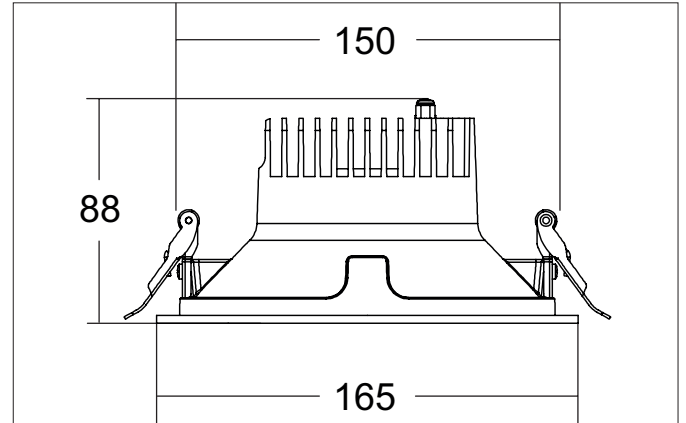

APOLLO MIDI LED downlight, round, on/off switchable
Article no. 41613183

Light.
For Generations.

Tender

LED downlight, round, on/off switchable, Round. Toolless ceiling installation by installation springs. Ceiling cut-out Ø 150 mm, Installation depth 88 mm, Outer diameter 165 mm, Weight 0,440 kg, Reflector silver with rotationssymmetrical, deep, wide distributed light intensity. optimal light distribution due to a plastic, transparent cover. Luminous flux 1.721 lm, Power 1 x 14 W, Light colour warm white, Correlated color temperature (CCT) 3.000 K, Colour rendering index CRI > 90, Housing material: Aluminium / Glass / Plastic, Colour: Black structure, Permissible ambient temperature (ta): -20 °C - +25 °C, Protection class (EN 61140): II, Degree of protection (DIN EN 60529): IP20, .With electronic driver, on/off switchable.

Article data	
Article no.	41613183
GTIN	4251433990017
Series name	APOLLO MIDI
Short description	LED downlight, round, on/off switchable
Material	Aluminium / Glass / Plastic
Colour	Black
Type of surface	Structure
Shape	Round
Outer diameter	165 mm
Built-in diameter	150 mm
Installation depth	88 mm
Weight	0.440 kg

Packing data	
Gross weight	0.47 kg
Length of packaging	165 mm
Packaging width	165 mm
Packaging height	80 mm
Disposal at end of life	This product must not be disposed of with household waste. You are obliged, to dispose of such electrical waste separately. By disposing of electrical waste and other old or defective electronics separately, you support recycling or other forms of re-use. In that way you help to take care and to avoid that harmful substances get into the environment.